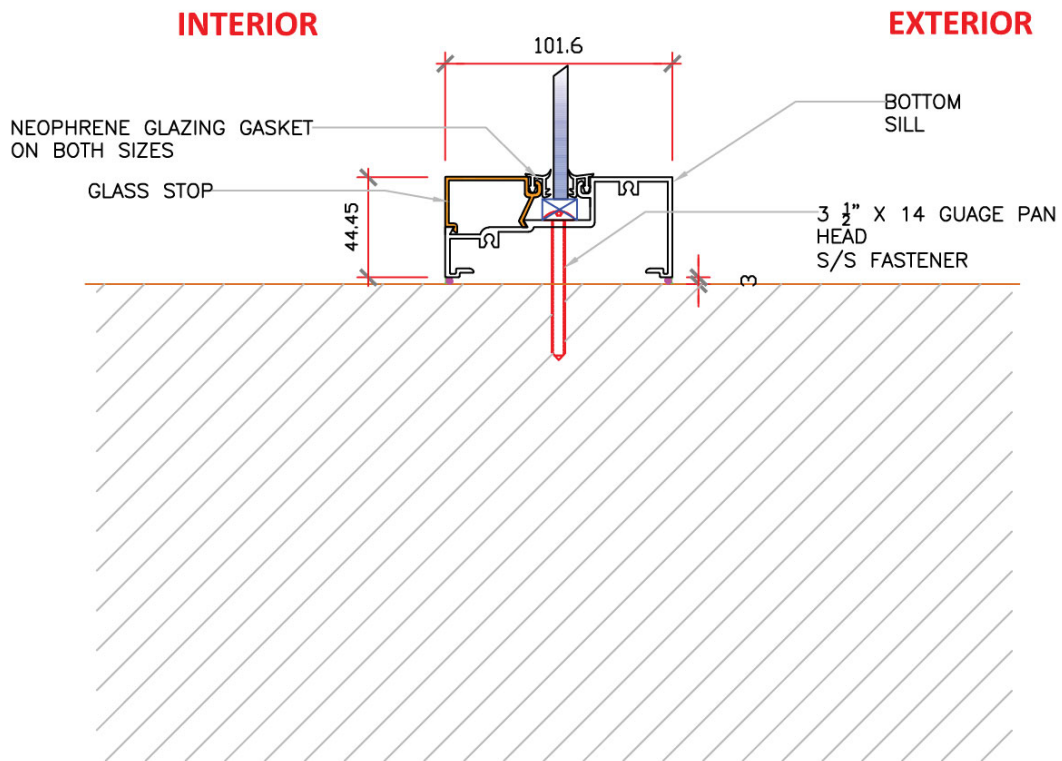

Doors *Patio Doors*

- (E & F) Details

ROOF SYSTEMS **RELLCO LIFT** **Gbi**

MORE than just roofing

TEL: 1(868) 285-9164 www.roofsystemstt.com

Drawn: XXX	PATIO DOOR DETAIL		
Scale: NTS	Detail: DETAILS		
Dwg. Chk. XXX	Dwg. No.		
Date: 01/01/2019	001		
	Job. No.	Sheet No.	Rev.

Doors *Patio Doors*

- (G) Detail

DETAIL G

SCALE: N.T.S.

ROOF SYSTEMS **RELLCO** **LIFT-U** **Gbi**

MORE than just roofing

TEL: 1(868) 285-9164 www.roofsystemstt.com

Drawn: XXX	PATIO DOOR DETAIL		
Scale: NTS	Detail: DETAILS		
Dwg. Chk. XXX	Dwg. No.		
Date: 01/01/2019	001		
	Job. No.	Sheet No.	Rev.