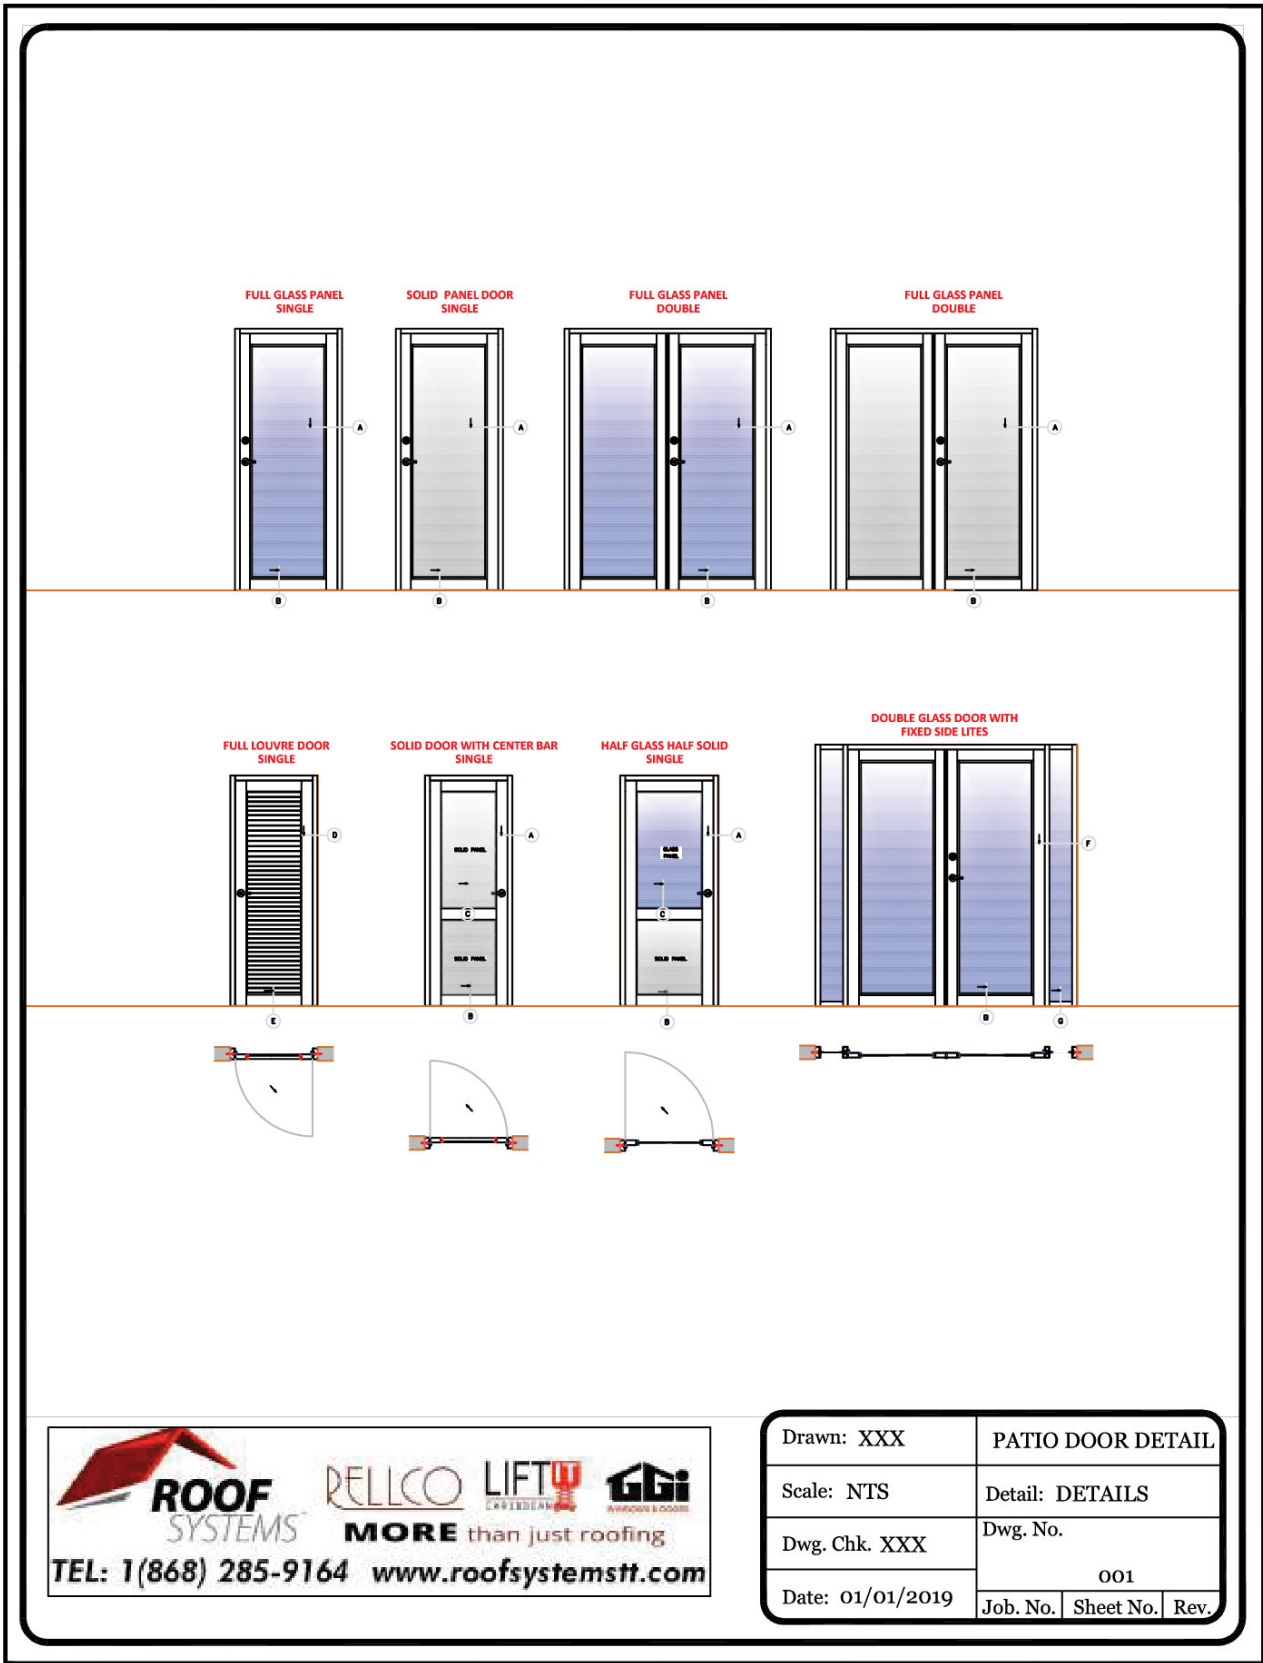

Doors *Patio Doors*

ROOF SYSTEMS **RELLCO** **LIFT-U** **Gbi**

MORE than just roofing

TEL: 1(868) 285-9164 www.roofsystemstt.com

Drawn: XXX	PATIO DOOR DETAIL		
Scale: NTS	Detail: DETAILS		
Dwg. Chk. XXX	Dwg. No.		
Date: 01/01/2019	001		
	Job. No.	Sheet No.	Rev.

Doors *Patio Doors*

- (A & B) Details

DETAIL A

SCALE: N.T.S.

DETAIL B

SCALE: N.T.S.

ROOF SYSTEMS **RELLCO LIFT** **Gbi**
 MORE than just roofing
 TEL: 1(868) 285-9164 www.roofsystemstt.com

Drawn: XXX	PATIO DOOR DETAIL		
Scale: NTS	Detail: DETAILS		
Dwg. Chk. XXX	Dwg. No.		
Date: 01/01/2019	001		
	Job. No.	Sheet No.	Rev.