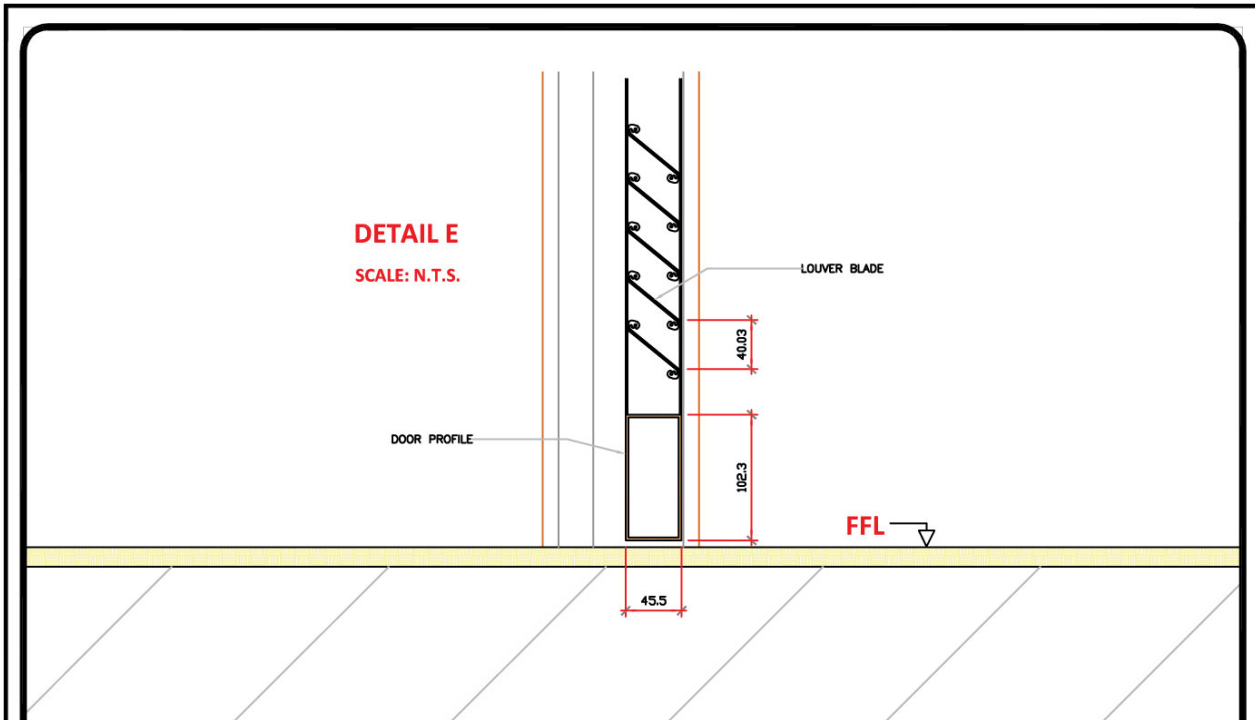

Doors *Patio Doors*

- (C & D) Details

ROOF SYSTEMS MORE than just roofing

TEL: 1(868) 285-9164 www.roofsystemstt.com

Drawn: XXX	PATIO DOOR DETAIL		
Scale: NTS	Detail: DETAILS		
Dwg. Chk. XXX	Dwg. No.		
Date: 01/01/2019	001		
	Job. No.	Sheet No.	Rev.

Doors *Patio Doors*

- (E & F) Details

ROOF SYSTEMS **RELLCO LIFT** **Gbi**

MORE than just roofing

TEL: 1(868) 285-9164 www.roofsystemstt.com

Drawn: XXX	PATIO DOOR DETAIL		
Scale: NTS	Detail: DETAILS		
Dwg. Chk. XXX	Dwg. No.		
Date: 01/01/2019	001		
	Job. No.	Sheet No.	Rev.