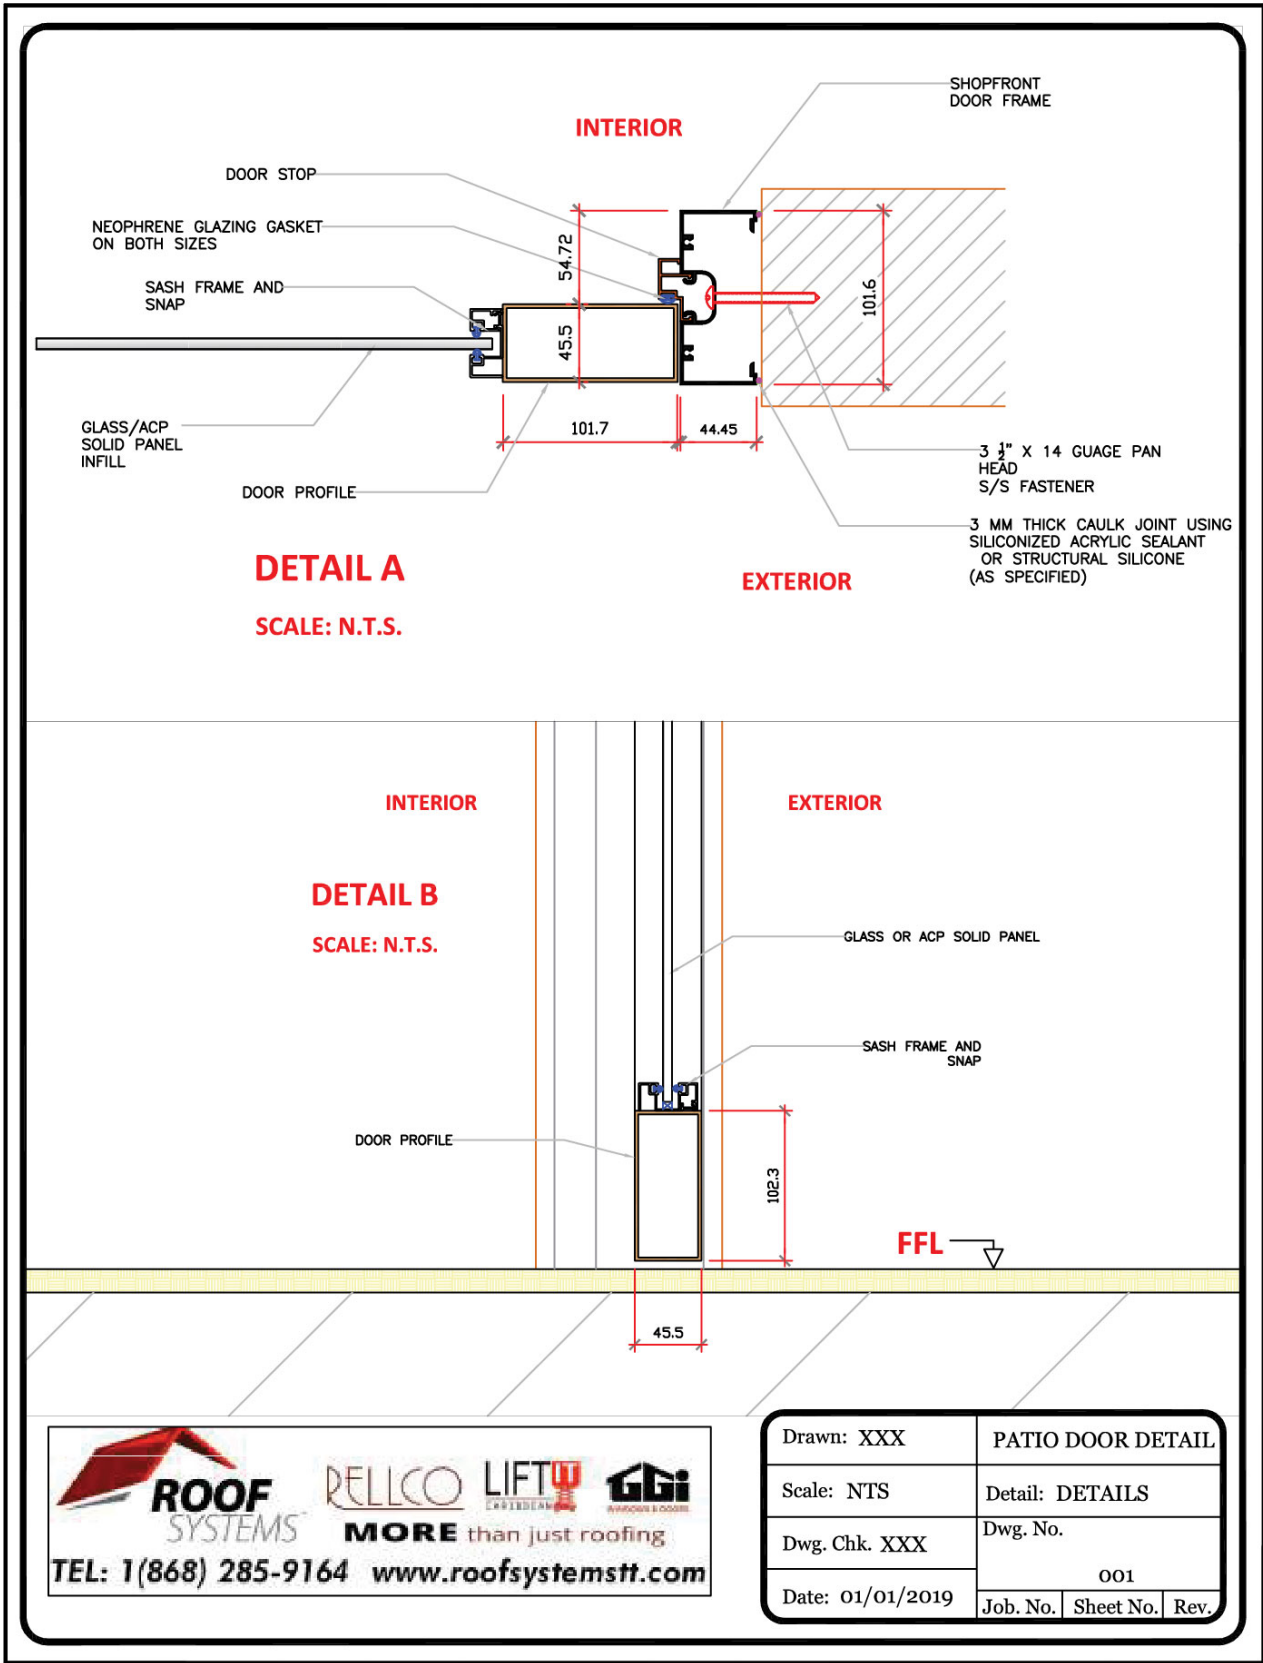

Doors *Patio Doors*

ROOF SYSTEMS **RELLCO** **LIFT-U** **Gbi**

MORE than just roofing

TEL: 1(868) 285-9164 www.roofsystemstt.com

Drawn: XXX	PATIO DOOR DETAIL		
Scale: NTS	Detail: DETAILS		
Dwg. Chk. XXX	Dwg. No.		
Date: 01/01/2019	001		
	Job. No.	Sheet No.	Rev.

Doors *Patio Doors*

- (A & B) Details

DETAIL A

SCALE: N.T.S.

DETAIL B

SCALE: N.T.S.

ROOF SYSTEMS **RELLCO LIFT** **Gbi**
 MORE than just roofing
 TEL: 1(868) 285-9164 www.roofsystemstt.com

Drawn: XXX	PATIO DOOR DETAIL		
Scale: NTS	Detail: DETAILS		
Dwg. Chk. XXX	Dwg. No.		
Date: 01/01/2019	001		
	Job. No.	Sheet No.	Rev.