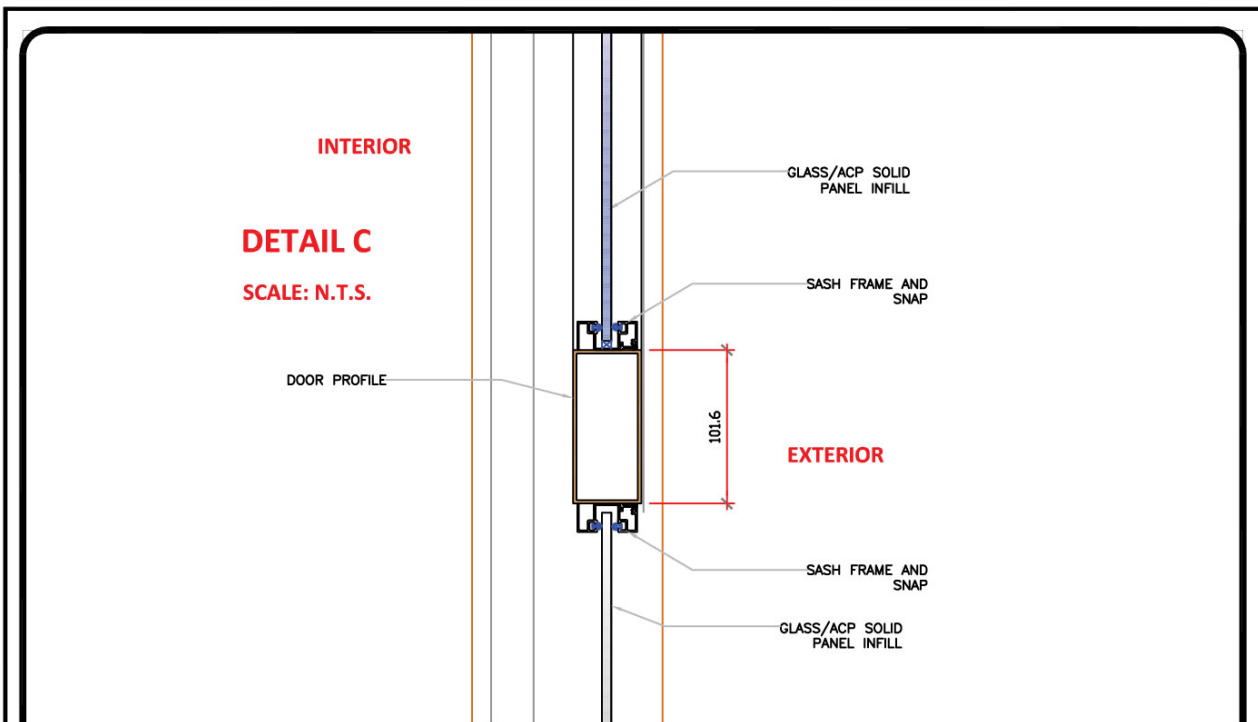

Doors *Patio Doors*

- (A & B) Details

DETAIL A

SCALE: N.T.S.

DETAIL B

SCALE: N.T.S.

ROOF SYSTEMS **RELLCO LIFT** **Gbi**
 MORE than just roofing
 TEL: 1(868) 285-9164 www.roofsystemstt.com

Drawn: XXX	PATIO DOOR DETAIL		
Scale: NTS	Detail: DETAILS		
Dwg. Chk. XXX	Dwg. No.		
Date: 01/01/2019	001		
	Job. No.	Sheet No.	Rev.

Doors *Patio Doors*

- (C & D) Details

ROOF SYSTEMS MORE than just roofing

TEL: 1(868) 285-9164 www.roofsystemstt.com

Drawn: XXX	PATIO DOOR DETAIL		
Scale: NTS	Detail: DETAILS		
Dwg. Chk. XXX	Dwg. No.		
Date: 01/01/2019	001		
	Job. No.	Sheet No.	Rev.