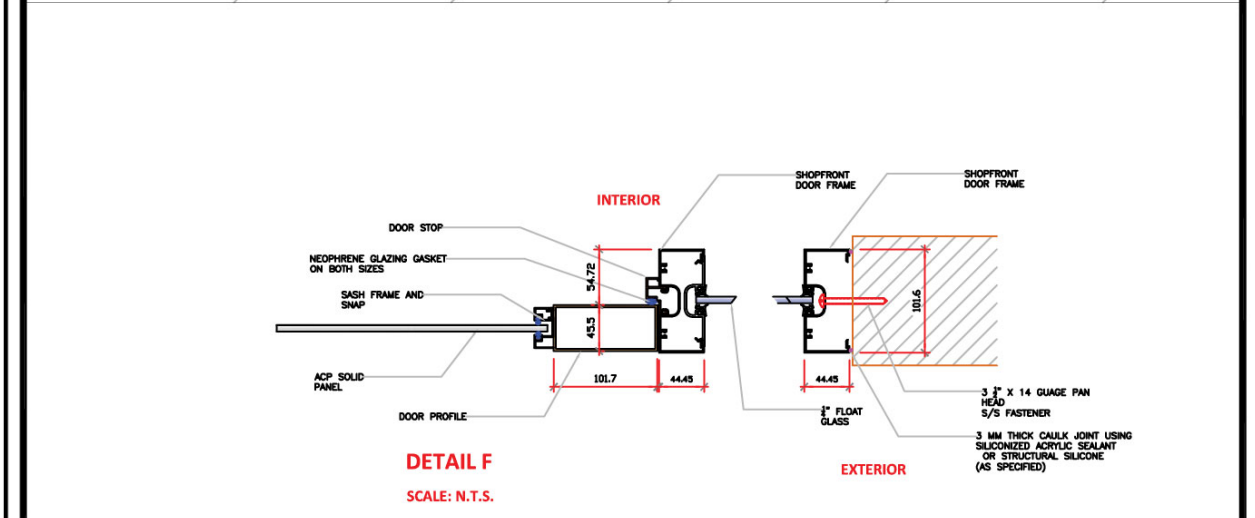

Doors *Patio Doors*

- (C & D) Details

ROOF SYSTEMS MORE than just roofing

TEL: 1(868) 285-9164 www.roofsystemstt.com

Drawn: XXX	PATIO DOOR DETAIL		
Scale: NTS	Detail: DETAILS		
Dwg. Chk. XXX	Dwg. No.		
Date: 01/01/2019	001		
	Job. No.	Sheet No.	Rev.

Doors *Patio Doors*

- (E & F) Details

ROOF SYSTEMS **RELLCO LIFT** **Gbi**

MORE than just roofing

TEL: 1(868) 285-9164 www.roofsystemstt.com

Drawn: XXX	PATIO DOOR DETAIL		
Scale: NTS	Detail: DETAILS		
Dwg. Chk. XXX	Dwg. No.		
Date: 01/01/2019	001		
	Job. No.	Sheet No.	Rev.