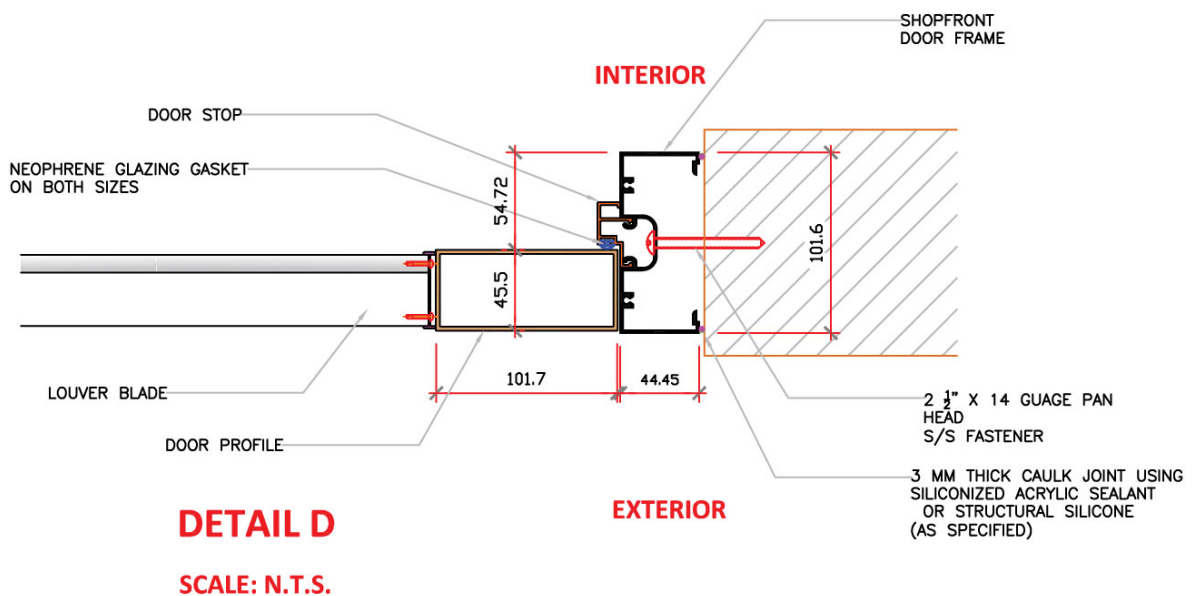

Doors *Patio Doors*

- (A & B) Details

DETAIL A

SCALE: N.T.S.

DETAIL B

SCALE: N.T.S.

ROOF SYSTEMS **RELLCO LIFT** **Gbi**
 MORE than just roofing
 TEL: 1(868) 285-9164 www.roofsystemstt.com

Drawn: XXX	PATIO DOOR DETAIL		
Scale: NTS	Detail: DETAILS		
Dwg. Chk. XXX	Dwg. No.		
Date: 01/01/2019	001		
	Job. No.	Sheet No.	Rev.

Doors *Patio Doors*

- (C & D) Details

ROOF SYSTEMS MORE than just roofing

TEL: 1(868) 285-9164 www.roofsystemstt.com

Drawn: XXX	PATIO DOOR DETAIL		
Scale: NTS	Detail: DETAILS		
Dwg. Chk. XXX	Dwg. No.		
Date: 01/01/2019	001		
	Job. No.	Sheet No.	Rev.