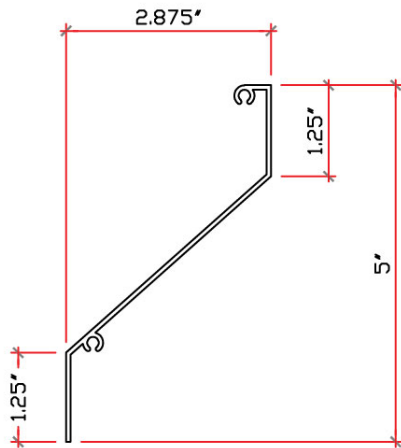

Fixed Louver

- Details

TYPICAL ELEVATION

'Z' LOUVER BLADE

OUTER FRAME PROFILE

ROOF SYSTEMS **RELLCO LIFT** **GGI**

MORE than just roofing

TEL: 1(868) 285-9164 www.roofsystemstt.com

Drawn: XXX	FIXED Z LOUVER		
Scale: NTS	Detail: DETAILS		
Dwg. Chk. XXX	Dwg. No.		
Date: 01/01/2019	001		
	Job. No.	Sheet No.	Rev.