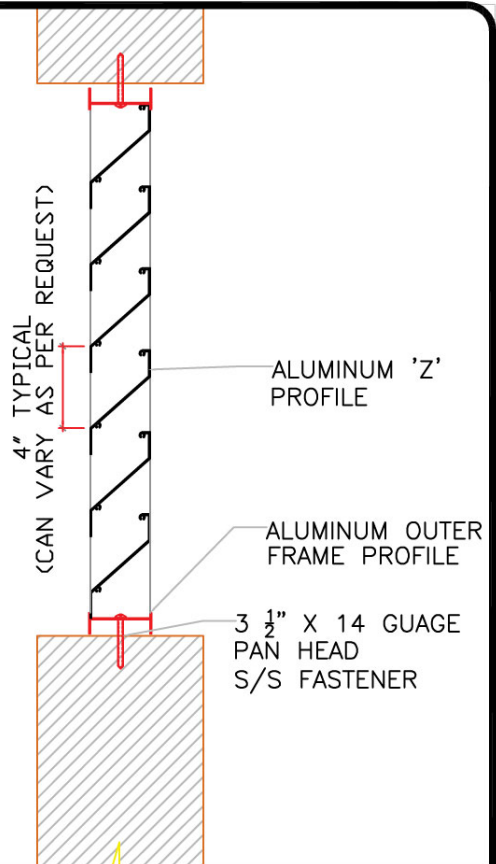

Fixed Louver

- Details

TYPICAL ELEVATION

'Z' LOUVER BLADE

OUTER FRAME PROFILE

ROOF SYSTEMS **RELLCO LIFT** **GGI**

MORE than just roofing

TEL: 1(868) 285-9164 www.roofsystemstt.com

Drawn: XXX	FIXED Z LOUVER		
Scale: NTS	Detail: DETAILS		
Dwg. Chk. XXX	Dwg. No.		
Date: 01/01/2019	001		
	Job. No.	Sheet No.	Rev.