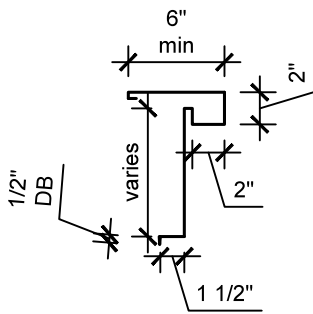

Bermuda Panel

16" Ridge

16" Hip

24" Valley

18" Fascia

12" Side Wall

12" Head Wall

24" Gable

8" Starter

4" Angle Cleat

4" Wall Angle

TEL: 1(868) 285-9164 www.roofsystemstt.com

Drawn: XXX	Profile: Bermuda Tile		
Scale: NTS	Detail: Flashing Details		
Dwg. Chk. XXX	Dwg. No.		
Date: 01/01/2019	009		
	Job. No.	Sheet No.	Rev.