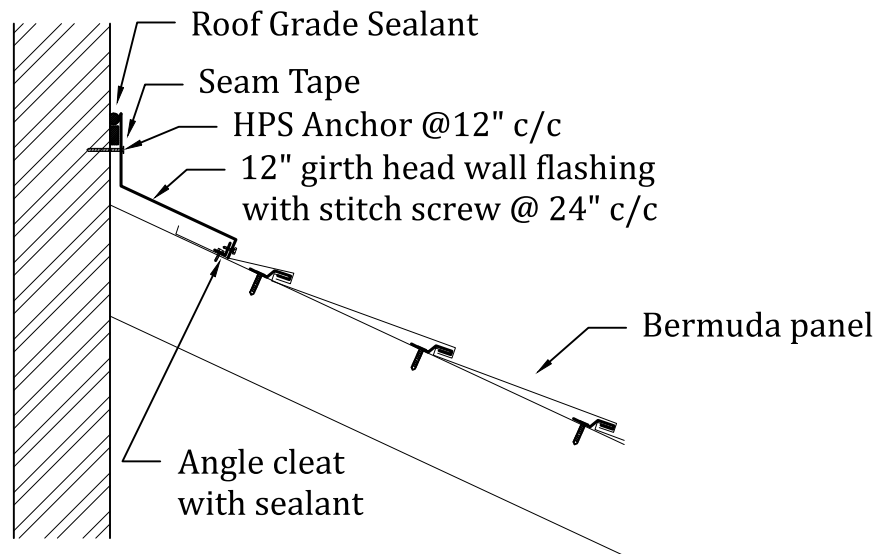

GABLE - TYPICAL

MORE than just roofing

TEL: 1(868) 285-9164 www.roofsystemstt.com

Drawn: XXX	Profile: Bermuda Tile		
Scale: NTS	Detail: Gable Detail		
Dwg. Chk. XXX	Dwg. No.		
Date: 01/01/2019	002		
	Job. No.	Sheet No.	Rev.