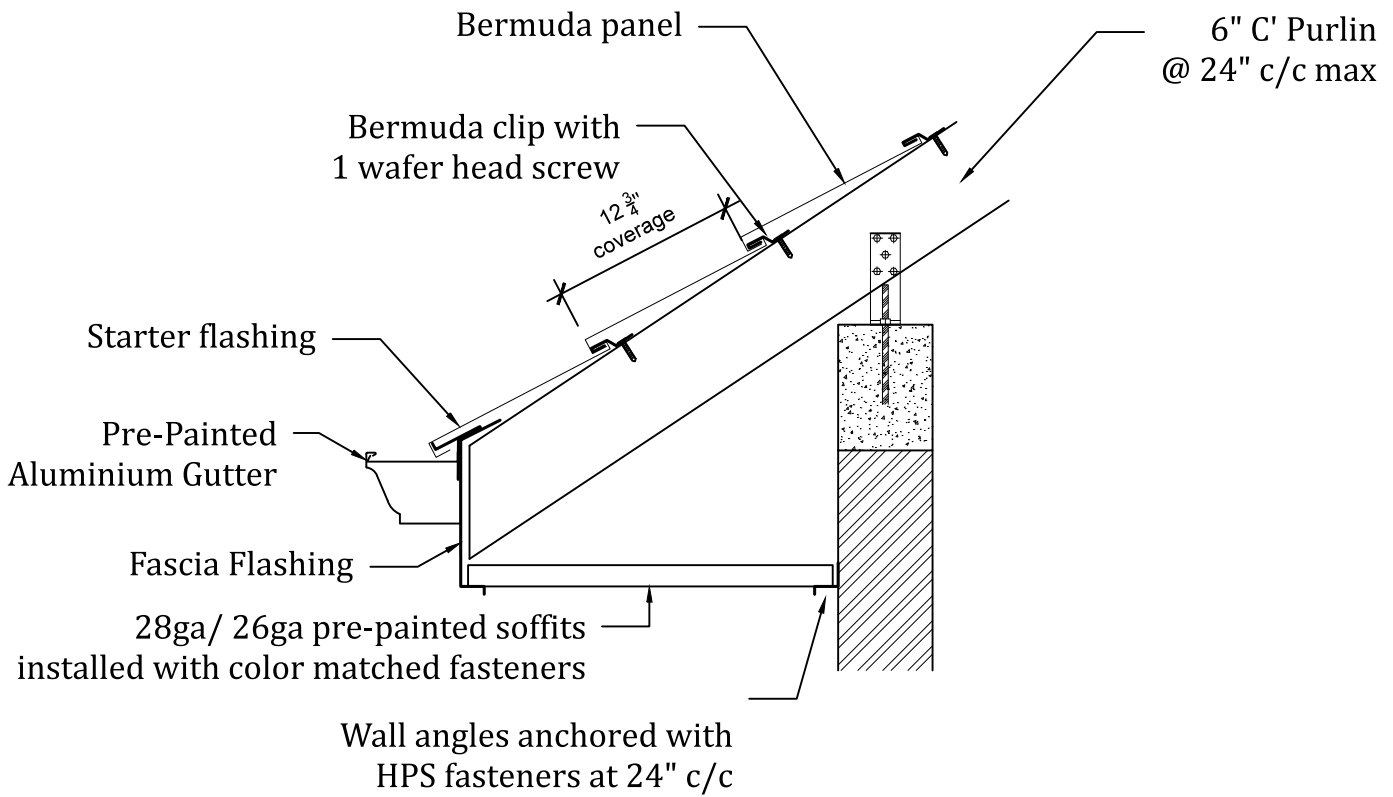

8" Starter

4" Angle Cleat

4" Wall Angle

TEL: 1(868) 285-9164 www.roofsystemstt.com

Drawn: XXX	Profile: Bermuda Tile		
Scale: NTS	Detail: Flashing Details		
Dwg. Chk. XXX	Dwg. No.		
Date: 01/01/2019	009		
	Job. No.	Sheet No.	Rev.