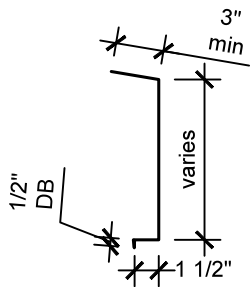

Bermuda Panel

16" Ridge

16" Hip

24" Valley

18" Fascia

12" Side Wall

12" Head Wall

24" Gable

8" Starter

4" Angle Cleat

4" Wall Angle

TEL: 1(868) 285-9164 www.roofsystemstt.com

Drawn: XXX	Profile: Bermuda Tile		
Scale: NTS	Detail: Flashing Details		
Dwg. Chk. XXX	Dwg. No.		
Date: 01/01/2019	009		
	Job. No.	Sheet No.	Rev.