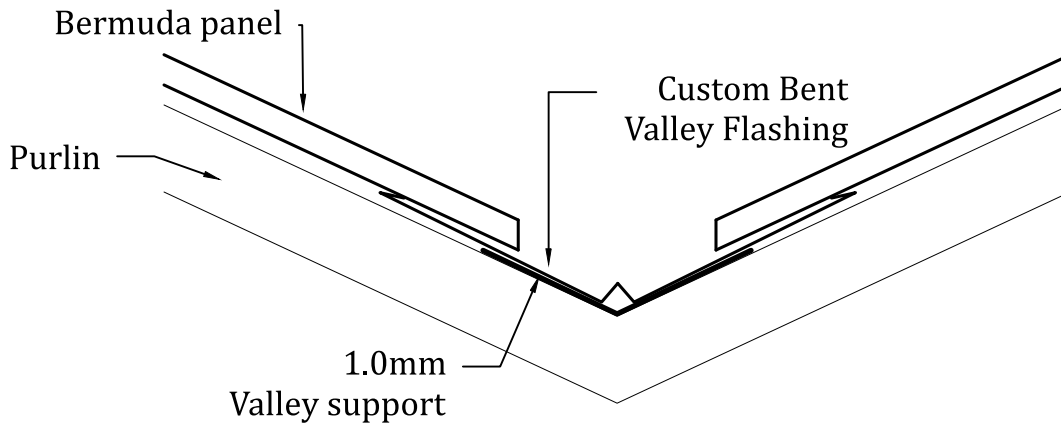

SIDE WALL - TYPICAL

MORE than just roofing

TEL: 1(868) 285-9164 www.roofsystemstt.com

Drawn: XXX	Profile: Bermuda Tile
Scale: NTS	Detail: Side Wall Detail
Dwg. Chk. XXX	Dwg. No.
Date: 01/01/2019	007
	Job. No. Sheet No. Rev.