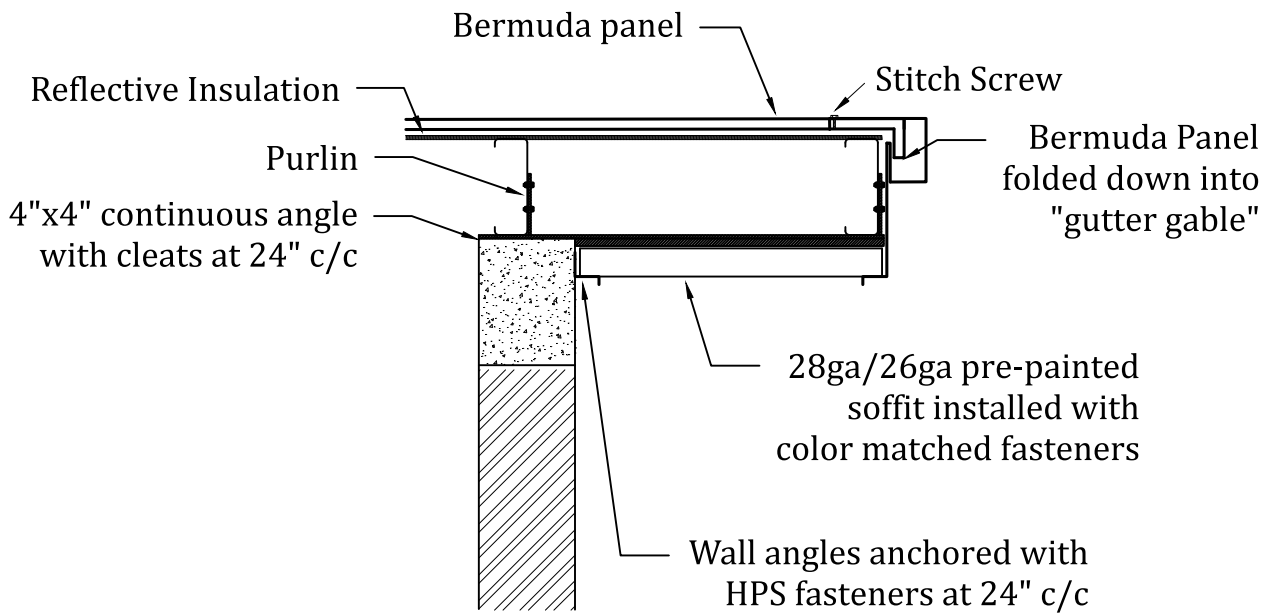

GABLE - TYPICAL

MORE than just roofing

TEL: 1(868) 285-9164 www.roofsystemstt.com

Drawn: XXX	Profile: Bermuda Tile		
Scale: NTS	Detail: Gable Detail		
Dwg. Chk. XXX	Dwg. No.		
Date: 01/01/2019	002		
	Job. No.	Sheet No.	Rev.