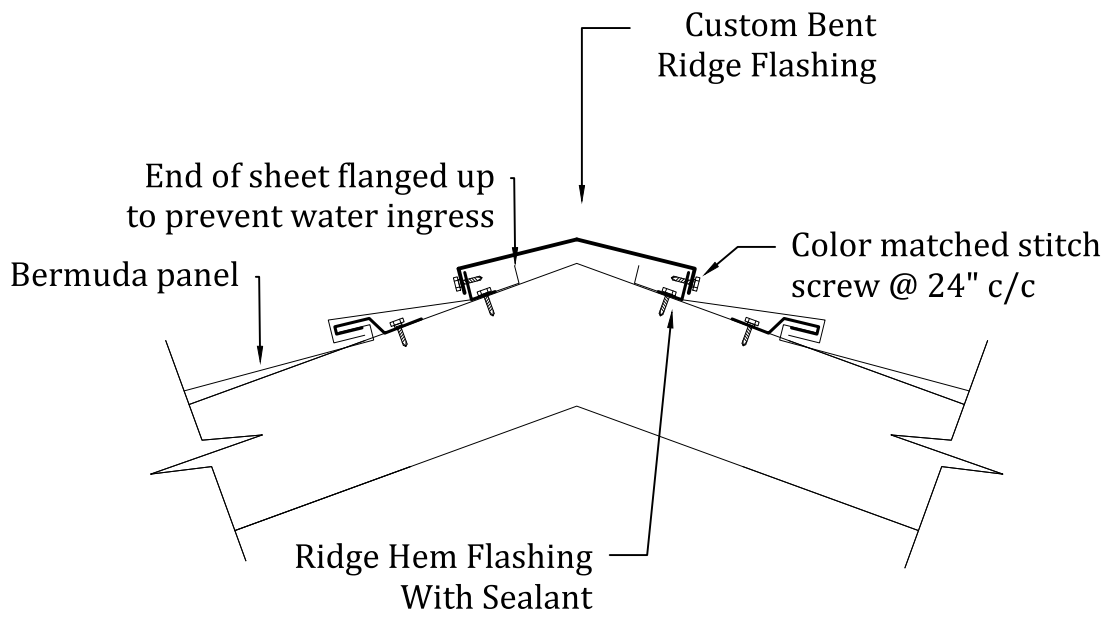

HIP - TYPICAL

ROOF SYSTEMS™ **RELCO** **LIFT** **GGI**
CARIBBEAN WINDOWS & DOORS

MORE than just roofing

TEL: 1(868) 285-9164 www.roofsystemstt.com

Drawn: XXX	Profile: Bermuda Tile		
Scale: NTS	Detail: Hip Detail		
Dwg. Chk. XXX	Dwg. No.		
Date: 01/01/2019	005		
	Job. No.	Sheet No.	Rev.