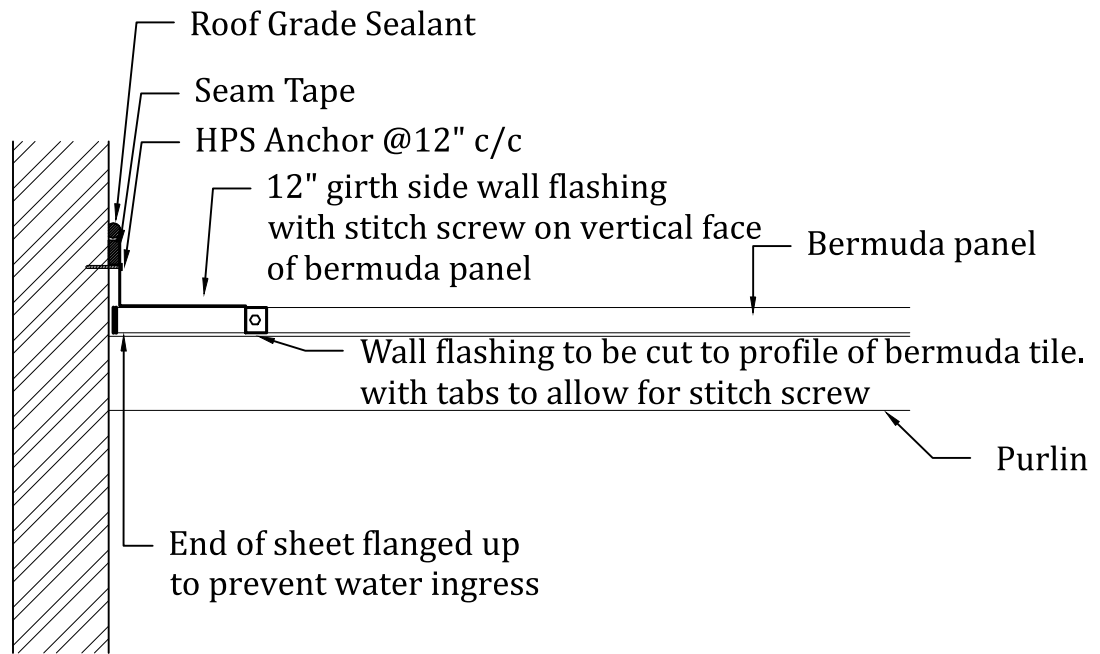

RIDGE - TYPICAL

MORE than just roofing

TEL: 1(868) 285-9164 www.roofsystemstt.com

Drawn: XXX	Profile: Bermuda Tile
Scale: NTS	Detail: Ridge Detail
Dwg. Chk. XXX	Dwg. No.
Date: 01/01/2019	004
	Job. No. Sheet No. Rev.