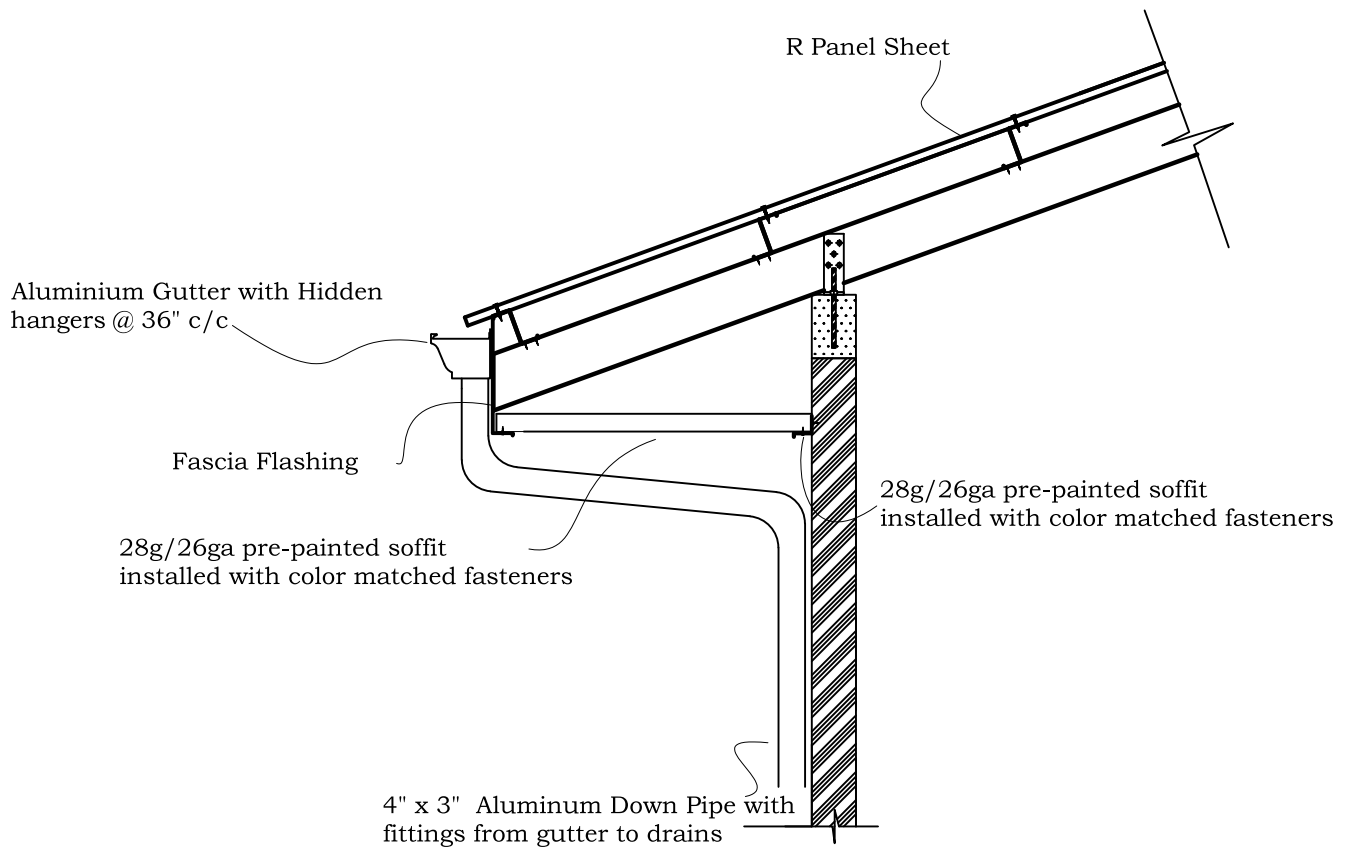

24" Transition

4" Wall Angle

MORE than just roofing

TEL: 1(868) 285-9164 www.roofsystemstt.com

Drawn: XXX	Profile: R Panel
Scale: NTS	Detail: Flashing Details
Dwg. Chk. XXX	Dwg. No.
Date: 01/01/2019	009
	Job No. Sheet No. Rev.

FASCIA - TYPICAL

MORE than just roofing

TEL: 1(868) 285-9164 www.roofsystemstt.com

Drawn: XXX	Profile: R Panel
Scale: NTS	Detail: Fascia Detail
Dwg. Chk. XXX	Dwg. No.
Date: 01/01/2019	001
	Job. No. Sheet No. Rev.