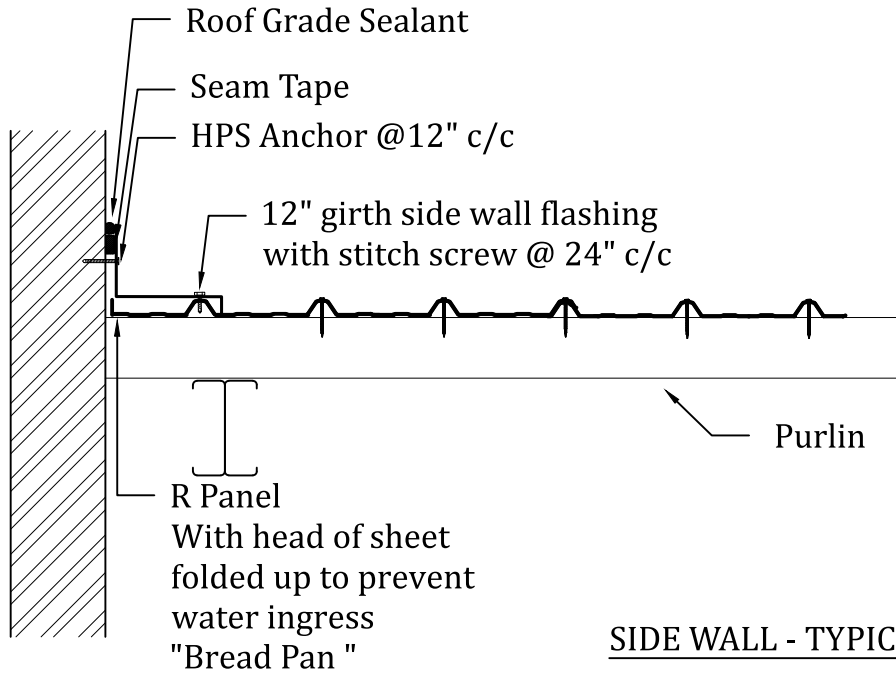

MORE than just roofing

TEL: 1(868) 285-9164 www.roofsystemstt.com

Drawn: XXX	Profile: R Panel
Scale: NTS	Detail: Side Wall Detail
Dwg. Chk. XXX	Dwg. No.
Date: 01/01/2019	007
	Job. No. | Sheet No. | Rev.