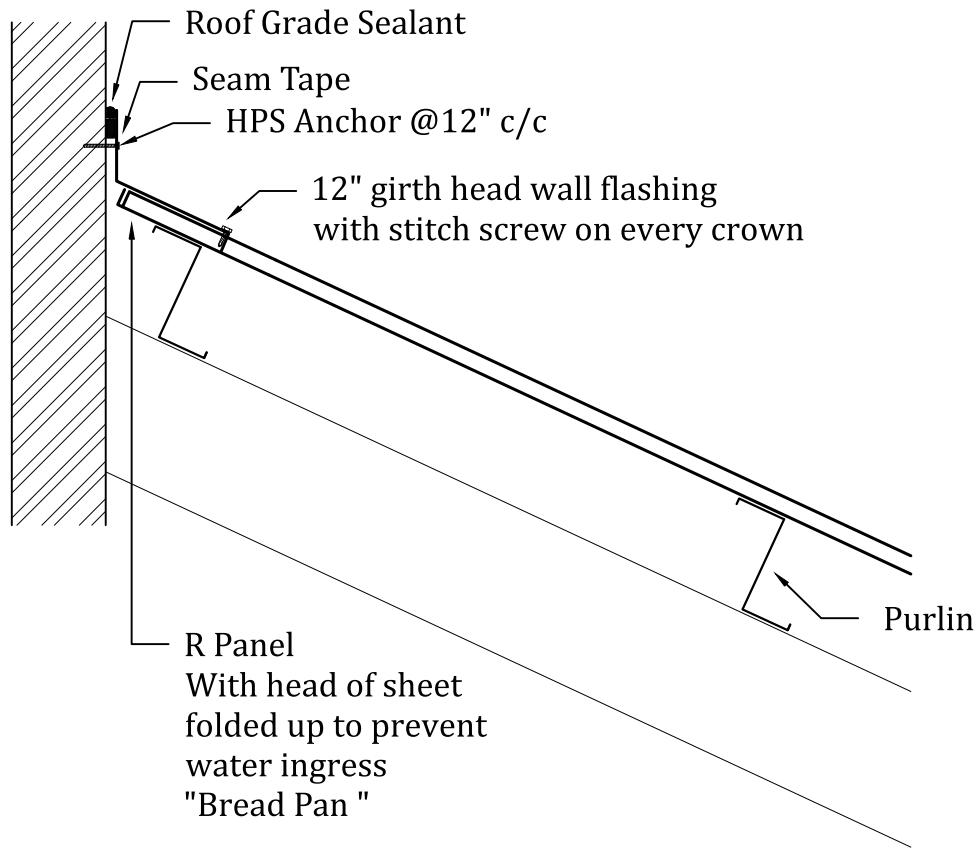

GABLE - TYPICAL

MORE than just roofing

TEL: 1(868) 285-9164 www.roofsystemstt.com

Drawn: XXX	Profile: R Panel
Scale: NTS	Detail: Gable Detail
Dwg. Chk. XXX	Dwg. No.
Date: 01/01/2019	002
	Job. No. Sheet No. Rev.