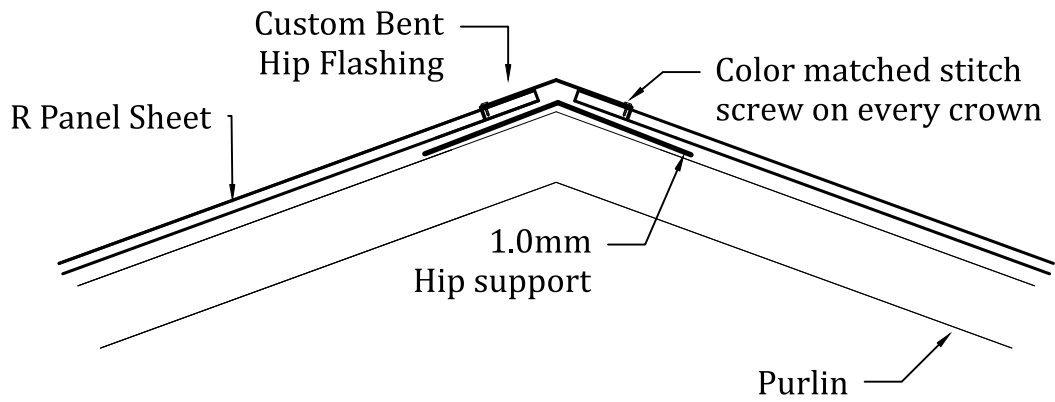

HEAD WALL - TYPICAL

MORE than just roofing

TEL: 1(868) 285-9164 www.roofsystemstt.com

Drawn: XXX	Profile: R Panel
Scale: NTS	Detail: Head Wall Detail
Dwg. Chk. XXX	Dwg. No.
Date: 01/01/2019	006
	Job. No. Sheet No. Rev.