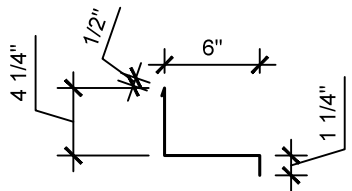

R Panel Sheeting

16" Ridge

24" Valley

24" Gable

18" Fascia

12" Side Wall

12" Head Wall

6" Drip Edge