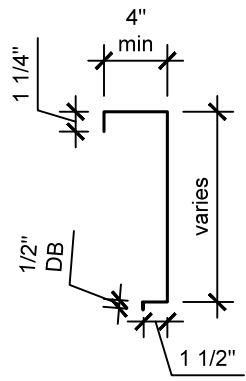

R Panel Sheeting

16" Ridge

24" Valley

24" Gable

18" Fascia

12" Side Wall

12" Head Wall

6" Drip Edge

24" Transition

4" Wall Angle

MORE than just roofing

TEL: 1(868) 285-9164 www.roofsystemstt.com

Drawn: XXX	Profile: R Panel
Scale: NTS	Detail: Flashing Details
Dwg. Chk. XXX	Dwg. No.
Date: 01/01/2019	009
	Job No. Sheet No. Rev.