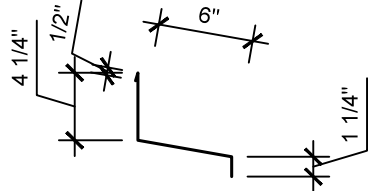

R Panel Sheeting

16" Ridge

24" Valley

24" Gable

18" Fascia

12" Side Wall

12" Head Wall

6" Drip Edge

24" Transition

4" Wall Angle

MORE than just roofing

TEL: 1(868) 285-9164 www.roofsystemstt.com

Drawn: XXX	Profile: R Panel
Scale: NTS	Detail: Flashing Details
Dwg. Chk. XXX	Dwg. No.
Date: 01/01/2019	009
	Job No. Sheet No. Rev.