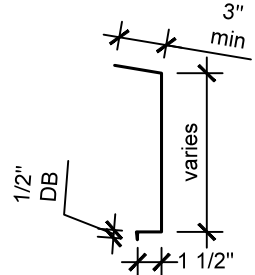

R Panel Sheeting

16" Ridge

24" Valley

24" Gable

18" Fascia

12" Side Wall

12" Head Wall

6" Drip Edge

24" Transition

4" Wall Angle

MORE than just roofing

TEL: 1(868) 285-9164 www.roofsystemstt.com

Drawn: XXX	Profile: R Panel
Scale: NTS	Detail: Flashing Details
Dwg. Chk. XXX	Dwg. No.
Date: 01/01/2019	009
	Job No. Sheet No. Rev.