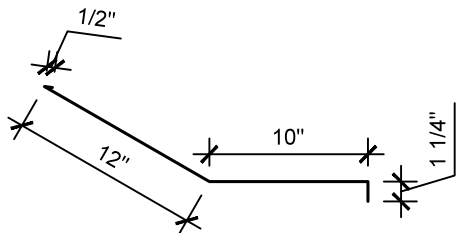

R Panel Sheeting

16" Ridge

24" Valley

24" Gable

18" Fascia

12" Side Wall

12" Head Wall

6" Drip Edge

24" Transition

4" Wall Angle

MORE than just roofing

TEL: 1(868) 285-9164 www.roofsystemstt.com

Drawn: XXX	Profile: R Panel
Scale: NTS	Detail: Flashing Details
Dwg. Chk. XXX	Dwg. No.
Date: 01/01/2019	009
	Job No. Sheet No. Rev.