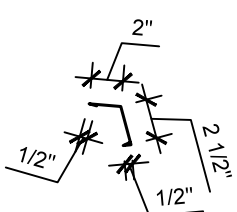

R Panel Sheeting

16" Ridge

24" Valley

24" Gable

18" Fascia

12" Side Wall

12" Head Wall

6" Drip Edge

24" Transition

4" Wall Angle

MORE than just roofing

TEL: 1(868) 285-9164 www.roofsystemstt.com

Drawn: XXX	Profile: R Panel
Scale: NTS	Detail: Flashing Details
Dwg. Chk. XXX	Dwg. No.
Date: 01/01/2019	009
	Job No. Sheet No. Rev.