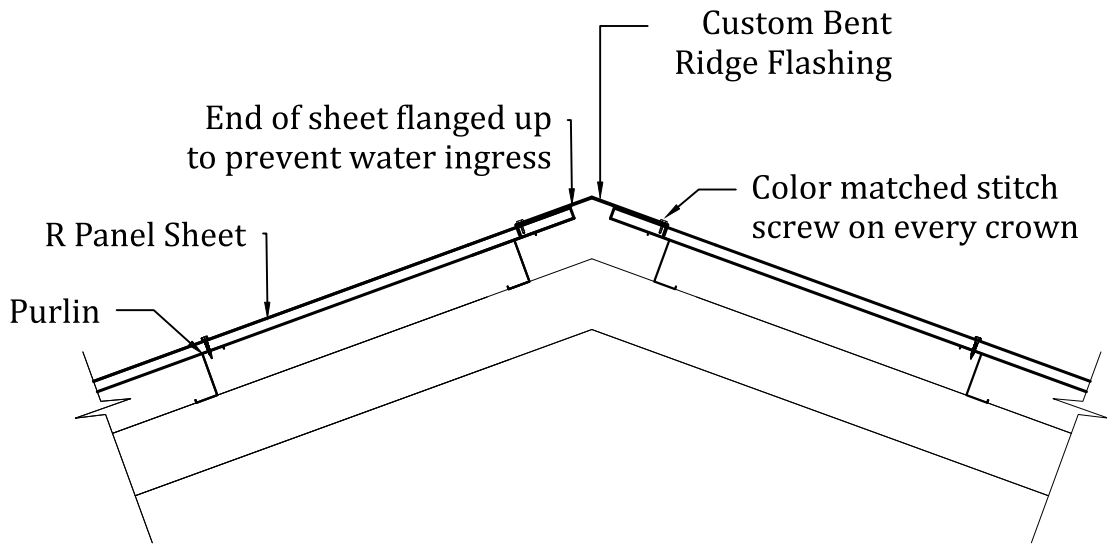

RIDGE - TYPICAL

MORE than just roofing

TEL: 1(868) 285-9164 www.roofsystemstt.com

Drawn: XXX	Profile: R Panel		
Scale: NTS	Detail: Ridge Detail		
Dwg. Chk. XXX	Dwg. No.		
Date: 01/01/2019	004		
	Job. No.	Sheet No.	Rev.